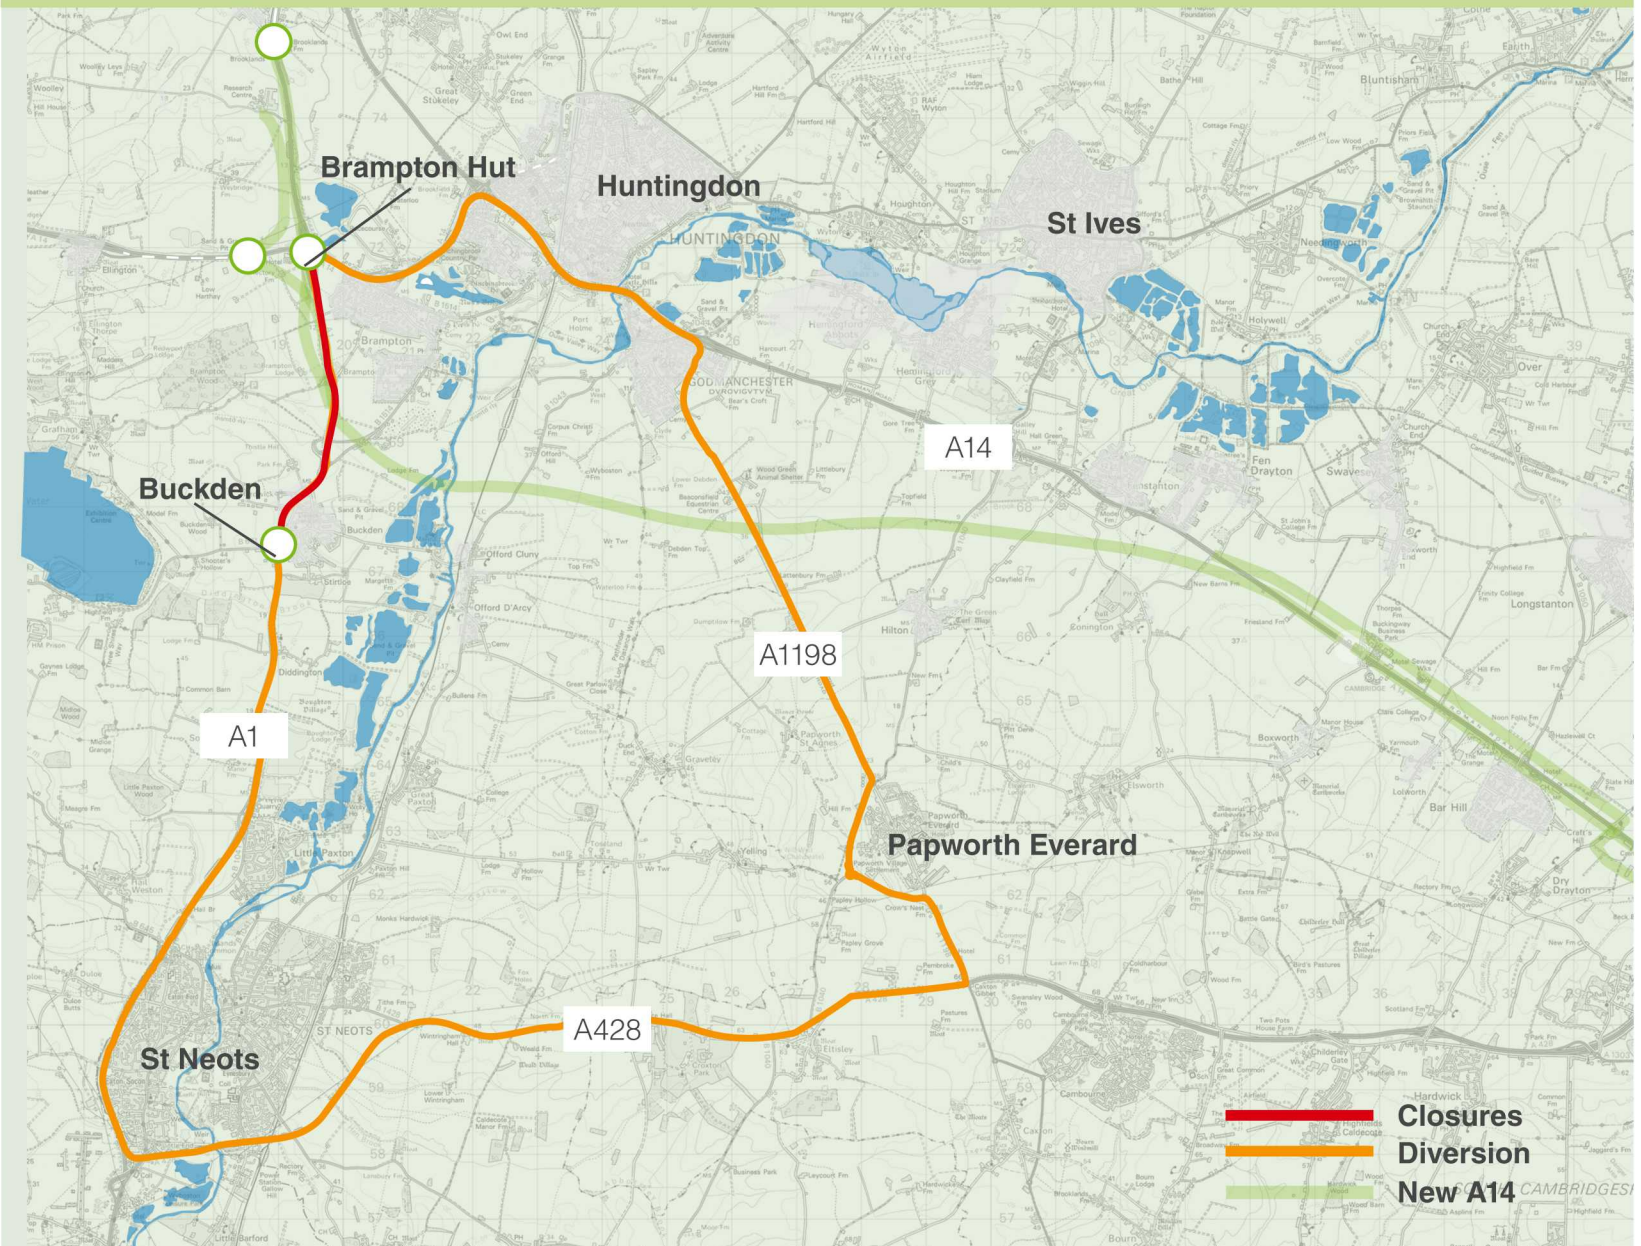

A14 Cambridge to Huntingdon improvement scheme

Diversion for A1 closures between Buckden to Brampton Hut

The scheme will:

- combat congestion, making the A14 more reliable and providing capacity for future growth
- unlock economic growth, both regionally and nationally
- improve local connectivity
- improve safety for road-users and the community
- leave a positive legacy in Cambridgeshire